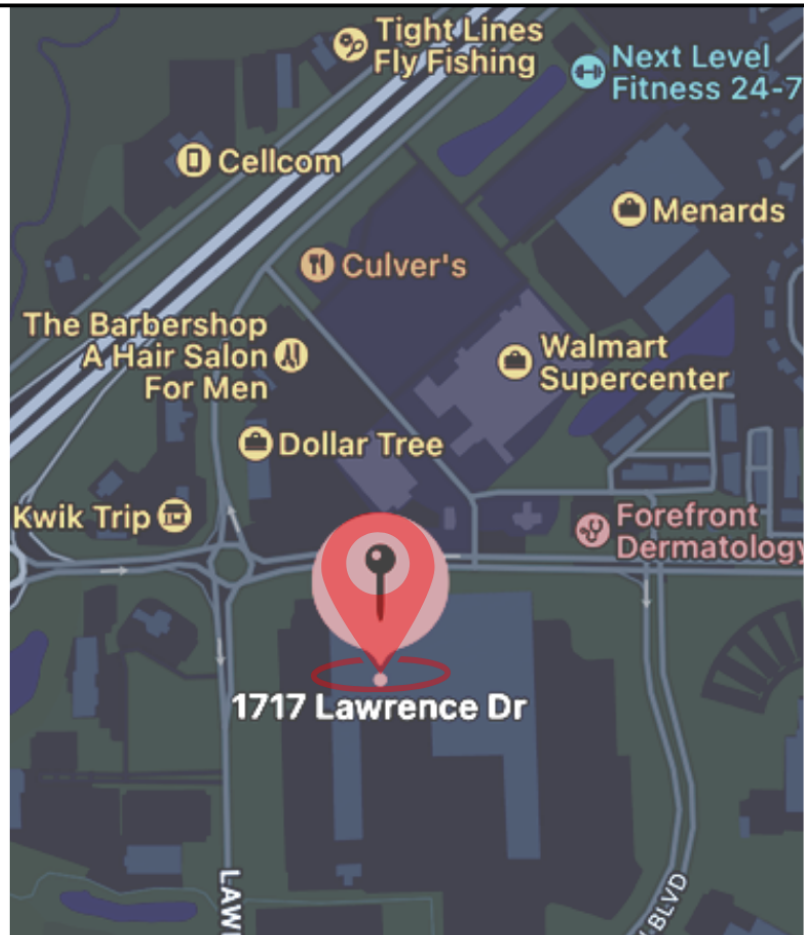

## Directions from the Suring Location

300 Krueger St, Suring, WI 54174

- Head north on Krueger St toward Church St.  
54 s (0.1mi)
- Follow WI-32 S and 1-41 to Scheuring Rd in Lawrence. Take exit 161 from I-41  
54 min (50.2 mi)
- Continue on Scheuring Rd. Drive to Lawrence Dr. in De Pere.
- ⊕ At the traffic circle, take the 2nd exit onto Scheruing Rd.
- ⊕ At the traffic circle, take the 1st exit and stay on Scheuring Rd.
- ↪ Slight right toward Lawrence Dr.
- ↑ Continue Straight onto Lawrence Dr.

SCAN ME

Google Map  
Directions

## Directions From: Green Bay Austin Straubel Int'l Airport

2077 Airport Dr. Green Bay, WI 54313

- > Get on I-41/US-41 S  
6 min (3.0mi)
- > Continue on I-41/US-41 S to Lawrence. Take exit 161 from I-41/US-41 S  
4 min (4.0 mi)
- > Continue on Scheuring Rd. Drive to Lawrence Dr. in De Pere.
- ⊕ At the traffic circle, take the 2nd exit onto Scheruing Rd.
- ⊕ At the traffic circle, take the 1st exit and stay on Scheuring Rd.
- ↪ Slight right toward Lawrence Dr.
- ↑ Continue Straight onto Lawrence Dr.