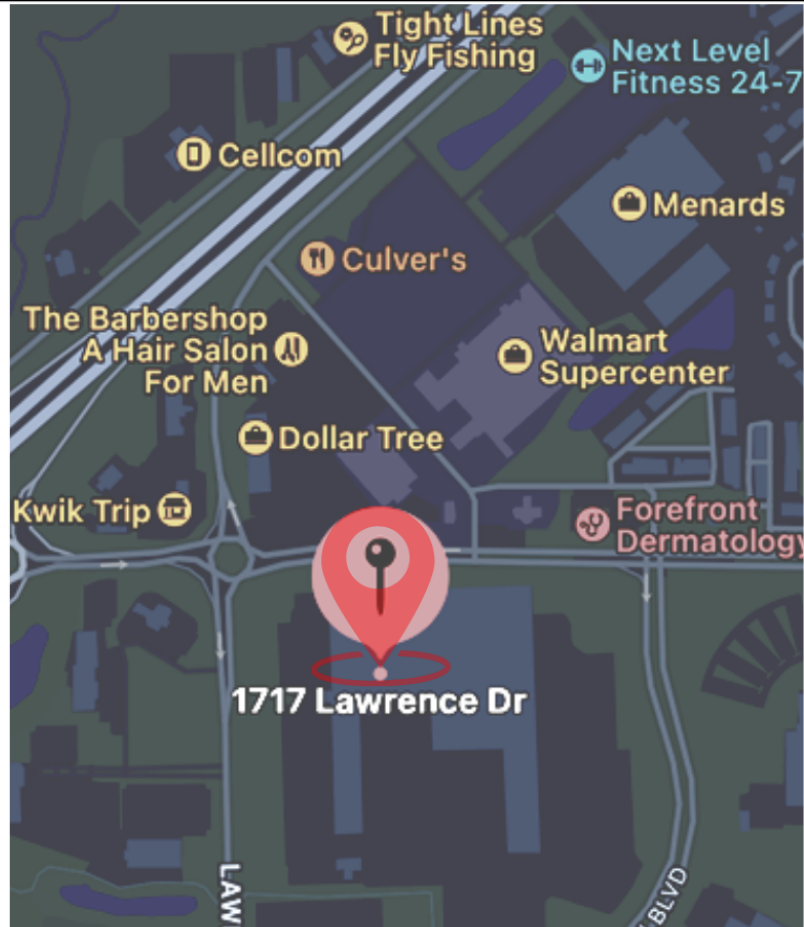

## Directions from the Suring Location

300 Krueger St, Suring, WI 54174

- Head north on Krueger St toward Church St.  
54 s (0.1mi)
- Follow WI-32 S and 1-41 to Scheuring Rd in Lawrence. Take exit 161 from I-41  
54 min (50.2 mi)
- Continue on Scheuring Rd. Drive to Lawrence Dr. in De Pere.
- ⊕ At the traffic circle, take the 2nd exit onto Scheruing Rd.
- ⊕ At the traffic circle, take the 1st exit and stay on Scheuring Rd.
- ↪ Slight right toward Lawrence Dr.
- ↑ Continue Straight onto Lawrence Dr.

SCAN ME

Google Map  
Directions

## Directions From: Green Bay Austin Straubel Int'l Airport

2077 Airport Dr. Green Bay, WI 54313

- > Get on I-41/US-41 S  
6 min (3.0mi)
- > Continue on I-41/US-41 S to Lawrence. Take exit 161 from I-41/US-41 S  
4 min (4.0 mi)
- > Continue on Scheuring Rd. Drive to Lawrence Dr. in De Pere.
- ⊕ At the traffic circle, take the 2nd exit onto Scheruing Rd.
- ⊕ At the traffic circle, take the 1st exit and stay on Scheuring Rd.
- ↪ Slight right toward Lawrence Dr.
- ↑ Continue Straight onto Lawrence Dr.